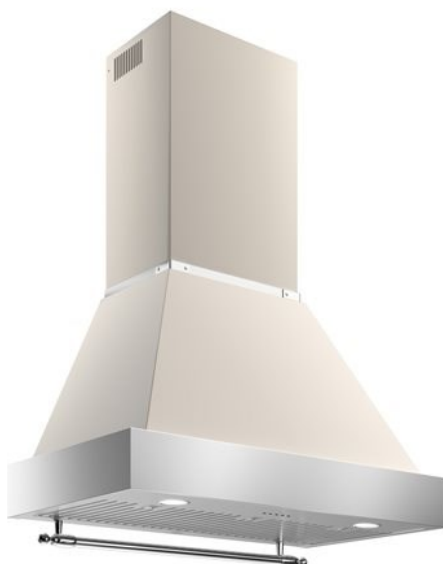

## 90 cm wall Mount, 1 motor Heritage Series

### **K90HERTX+KC36HERTAV**

Perfectly harmonized with the 90 cm Heritage Series design, this stainless steel hood is equipped with steel baffle filters. This hood is equipped with 4 settings extraction levels, including booster. Two LED lights give bright worktop illumination.

The hood chimney is height adjustable.

Recirculation kit option available.

[Guarda online](#)

### General features

---

Size	90 cm
Hood type	wallmount
Hood control	electronic with buttons
Duct cover	included
Motor	1
Speed	4
Filters type	baffle stainless steel
Lights	2 LED
Hood finishing	stainless steel
Timer	yes
Sound rating	70 dBA
Output air extraction (m <sup>3</sup> /h)	752 m3h