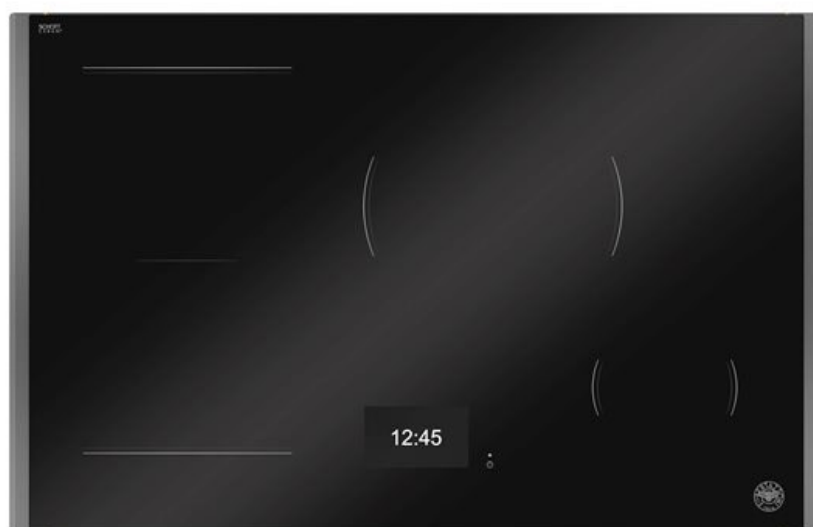

78 cm Induction Hob with Metal Frame, 4 cooking zones, TFT display Modern Series

P78411M37CT

This 78 cm induction cooktop features 4 induction zones. It offers 9 power levels, each equipped with a dual booster for even faster cooking performance.

The new TFT display provides clear, intuitive step-by-step guidance during cooking. The control interface, invisible when off and brightly illuminated when active, perfectly embodies Bertazzoni's philosophy of discreet elegance and intuitive functionality. The Multi-zone function allows you to combine multiple cooking zones into one larger area, making it ideal for oversized pots or griddles.

Thanks to the Pot Moving feature, when you shift the pot to another cooking zone, all settings—including power level and pot size—are automatically transferred, ensuring a flexible and effortless cooking experience.

With a maximum output of 3.7 kW in Boost mode, the cooktop brings water to a boil faster and reaches higher temperatures—perfect for searing meat. The highly flexible induction elements also allow for precise low-heat cooking, maintaining stable temperatures and offering ultra-quiet operation for maximum comfort.