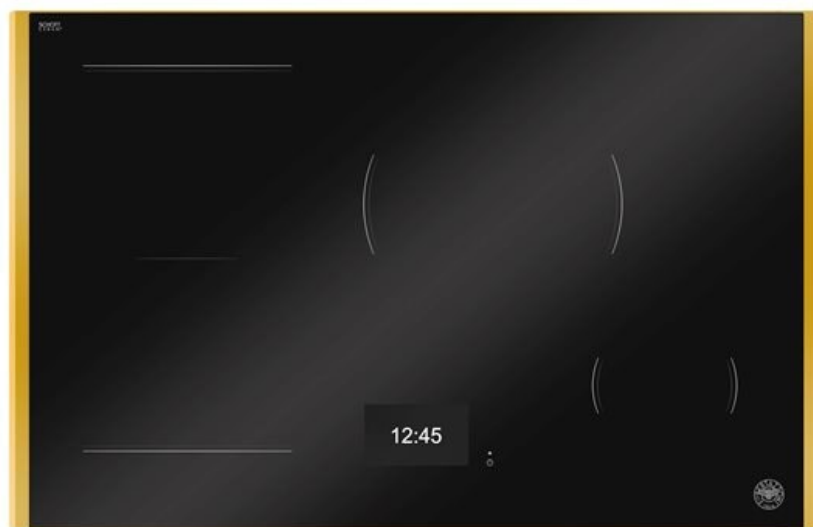

78 cm Induction Hob with Metal Frame, 4 cooking zones, TFT display Modern Series

P78411M37GT

This 78 cm induction cooktop features 4 induction zones. It offers 9 power levels, each equipped with a dual booster for even faster cooking performance.

The new TFT display provides clear, intuitive step-by-step guidance during cooking. The control interface, invisible when off and brightly illuminated when active, perfectly embodies Bertazzoni's philosophy of discreet elegance and intuitive functionality. The Multi-zone function allows you to combine multiple cooking zones into one larger area, making it ideal for oversized pots or griddles.

Thanks to the Pot Moving feature, when you shift the pot to another cooking zone, all settings—including power level and pot size—are automatically transferred, ensuring a flexible and effortless cooking experience.

With a maximum output of 3.7 kW in Boost mode, the cooktop brings water to a boil faster and reaches higher temperatures—perfect for searing meat. The highly flexible induction elements also allow for precise low-heat cooking, maintaining stable temperatures and offering ultra-quiet operation for maximum comfort.