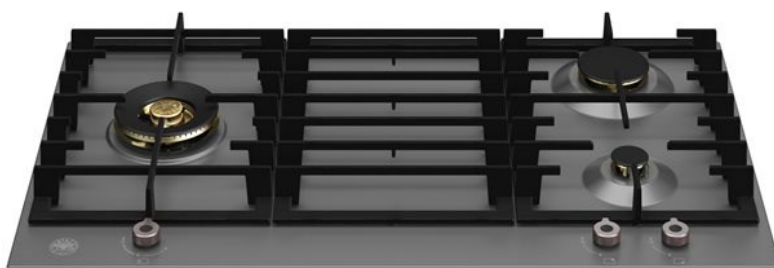

90 cm Gas hob, 3 burners Professional Series

P903LPRONE

This Bertazzoni Professional Series 90cm gas hob is finished in Matt Black. With three brass burners and accurate metal control knobs, it makes cooking simple, versatile and precise. The lateral dual woks 5kW ring add another dimension to your cooking. The cast iron pan support is solid and secure for safe use. Available in stainless steel with titanium knobs.

[Guarda online](#)

Specifications

Features

Worktop

| | |
|-----------------------|--------------------------|
| Size | 90 cm |
| Number of gas zones | 3 |
| Worktop type | gas |
| Worktop design | stainless steel low edge |
| Worktop controls | knobs |
| Knobs | solid metal |
| Burners type and caps | brass |
| Pan supports | cast iron |
| Flame failure device | yes |
| Ignition | yes |

Cooking zones

| | |
|------------|-------------------|
| Dual wok | 0.48 kW - 5 kW |
| Rapid | 1.05 kW - 3 kW |
| Semi-rapid | 0.44 kW - 1.75 kW |

Technical specifications

| | |
|-----------------------|----------------------------|
| Voltage and frequency | 220-240 V - 50/60 Hz - 1 A |
|-----------------------|----------------------------|

Dimensions