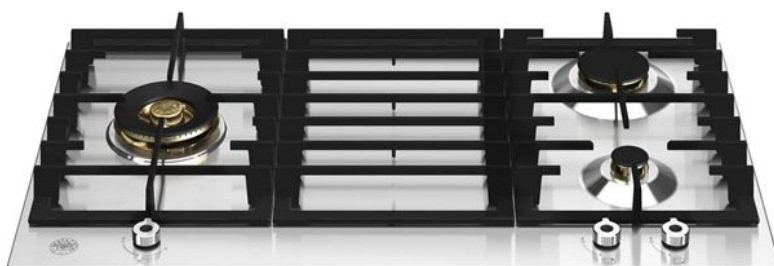

90 cm Gas hob, 3 burners Professional Series

P903LPROX

This Bertazzoni Professional Series 90cm gas hob is finished in stainless steel. With three brass burners and accurate metal control knobs, it makes cooking simple, versatile and precise. The lateral dual woks 5kW ring add another dimension to your cooking. The cast iron pan support is solid and secure for safe use. Available in stainless steel and matt black with titanium knobs.

[Guarda online](#)

Specifications

Features

Worktop

Size	90 cm
Number of gas zones	3
Worktop type	gas
Worktop design	stainless steel low edge
Worktop controls	knobs
Knobs	solid metal
Burners type and caps	brass
Pan supports	cast iron
Flame failure device	yes
Ignition	yes

Cooking zones

Dual wok	0.48 kW - 5kW
Rapid	1.05 kW - 3 kW
Semi-rapid	0.44 kW - 1.75 kW

Technical specifications

Voltage and frequency	220-240 V - 50/60 Hz - 1 A
-----------------------	----------------------------

Dimensions