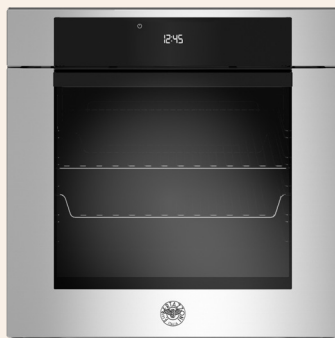

B \$1,018 (UP: \$1,280)

MADE IN ITALY 

F6011MODELN

60 / 11 / 76
cm / functions / litres

- Electric Multifunction Oven
- LCD Touch Display
- Hydro Cleaning
- Bertazzoni Assistant
- 2 Colours Available

Actual Size (W x D x H):
595 x 550 x 597 mm

Cut-out Size (W x D x H):
560-570 x 560-580 x 580-585 mm

X \$1,808 (UP: \$2,418)

N \$1,998 (UP: \$2,618)

NEW

MADE IN ITALY 

FMOD6115ELB1

60 / 11 / 76
cm / functions / litres

- Electric Multifunction Oven
- Hydro Cleaning
- LCD Touch Display
- Bertazzoni Assistant

Actual Size (W x D x H):
595 x 550 x 597 mm

Cut-out Size (W x D x H):
560-570 x 560-580 x 580-585 mm

B \$1,898 (UP: \$2,518)

MADE IN ITALY 

F6011MODPLX

60 / 11 / 76
cm / functions / litres

- Electric Multifunction Oven
- LCD Touch Display
- Pyrolytic Cleaning
- Bertazzoni Assistant
- 2 Colours Available

Actual Size (W x D x H):
595 x 550 x 597 mm

Cut-out Size (W x D x H):
560-570 x 560-580 x 580-585 mm

X \$2,308 (UP: \$2,718)

N \$2,508 (UP: \$2,918)

MADE IN ITALY 

F6011MODVPTC

60 / 11 / 76
cm / functions / litres