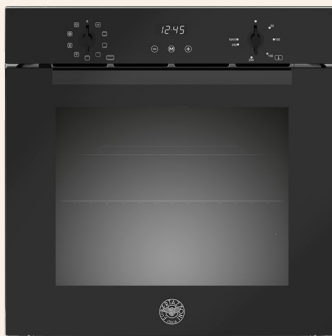

More than
65% off*

with any 60cm built-in
oven purchased.

\$499

UP: \$1,508

FMOD3053WLB1
38cm 3-function Built-in Microwave

- 34 Litres
- 5 Power Levels and 3 Functions
- Glossy Black Glass
- Intuitive Touch Control

*While stocks last

MADE IN ITALY 

F605MODEKXS

60 / 5 / 76
cm / functions / litres

- Electric Multifunction Oven
- Easy Cleaning

Actual Size (W x D x H):
595 x 550 x 597 mm

Cut-out Size (W x D x H):
560-570 x 560-580 x 580-585 mm

X \$888 (UP: \$998)

NEW

MADE IN ITALY 

FMOD6093ESB1

60 / 9 / 76
cm / functions / litres

- Electric Multifunction Oven
- Easy Cleaning

Actual Size (W x D x H):
595 x 550 x 597 mm

Cut-out Size (W x D x H):
560-570 x 560-580 x 580-585 mm

B \$1,018 (UP: \$1,280)

MADE IN ITALY 

F6011MODELN

60 / 11 / 76
cm / functions / litres

- Electric Multifunction Oven
- LCD Touch Display
- Hydro Cleaning
- Bertazzoni Assistant
- 2 Colours Available

Actual Size (W x D x H):
595 x 550 x 597 mm