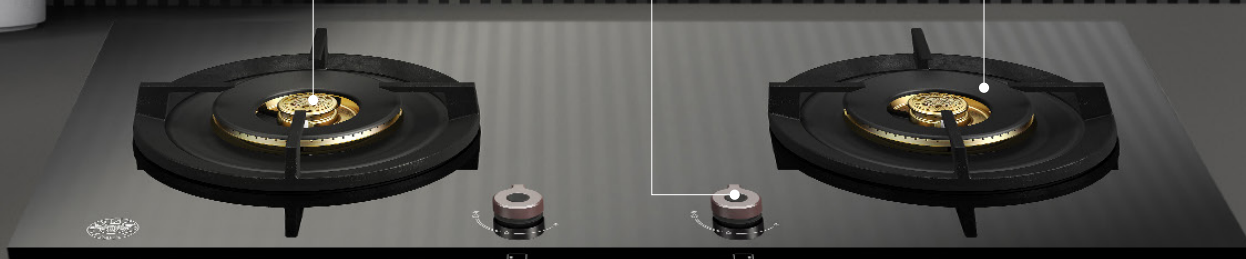

THE GAS HOB

5kW Power Burner

Combining two burners in one, the 5kW power burner ensures exceptional control.

Control Knobs

Stainless steel and soft-touch control knobs offer precise heat adjustment.

Brass Burner

Blending performance with style, the quality brass burners deliver consistent, even heat.

P782BPROGNE

Disclaimer: Brass burner and 5kW power burner are applicable to selected models only.