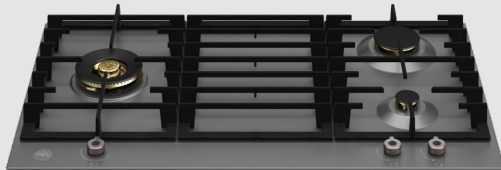

X \$898 (UP: \$968)

NE \$988 (UP: \$1,068)

MADE IN
ITALY 

BRASS BURNER

P782BPROGNE 78CM

- Brass Burner Hob
- 2 Cooking Zones
- Glass Gas Hob
- LPG or PUB

Actual Size (W x D x H):
780 x 450 x 44 mm

Cut-out Size (W x D x H):
700 x 400 x 44 mm

 **\$1,068** (UP: \$1,508)

MADE IN
ITALY 

P9501PROXE 90CM

- Aluminium Burner Hob
- 3 Cooking Zones
- LPG or PUB

Actual Size (W x D x H):
860 x 500 x 50 mm

Cut-out Size (W x D x H):
840 x 480 x 50 mm

 **\$798** (UP: \$878)

MADE IN
ITALY 

BRASS BURNER

P903LPRONE 90CM

- Brass Burner Hob
- 3 Cooking Zones
- LPG or PUB
- 2 Colours Available

Actual Size (W x D x H):
890 x 522 x 50 mm

Cut-out Size (W x D x H):
850 x 480 x 50 mm

 **\$1,048** (UP: \$1,408)