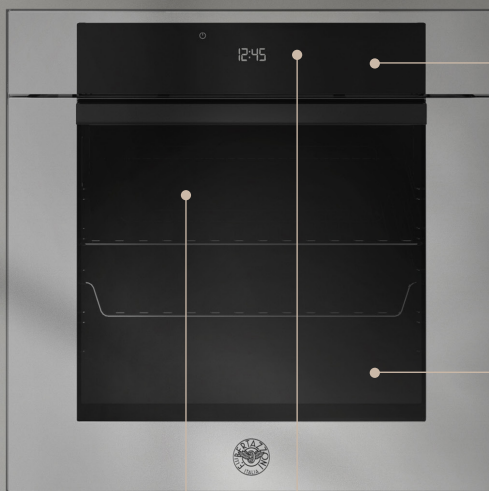

P6501PROXE
60cm Aluminium
Burner Hob

- 3 Cooking Zones
- Metal Control Knobs

\$1,769

(UP: \$ 2,224)

THE OVEN

Bertazzoni's built-in ovens combine style and performance, providing flexibility through designs that seamlessly blend into your dream kitchen.